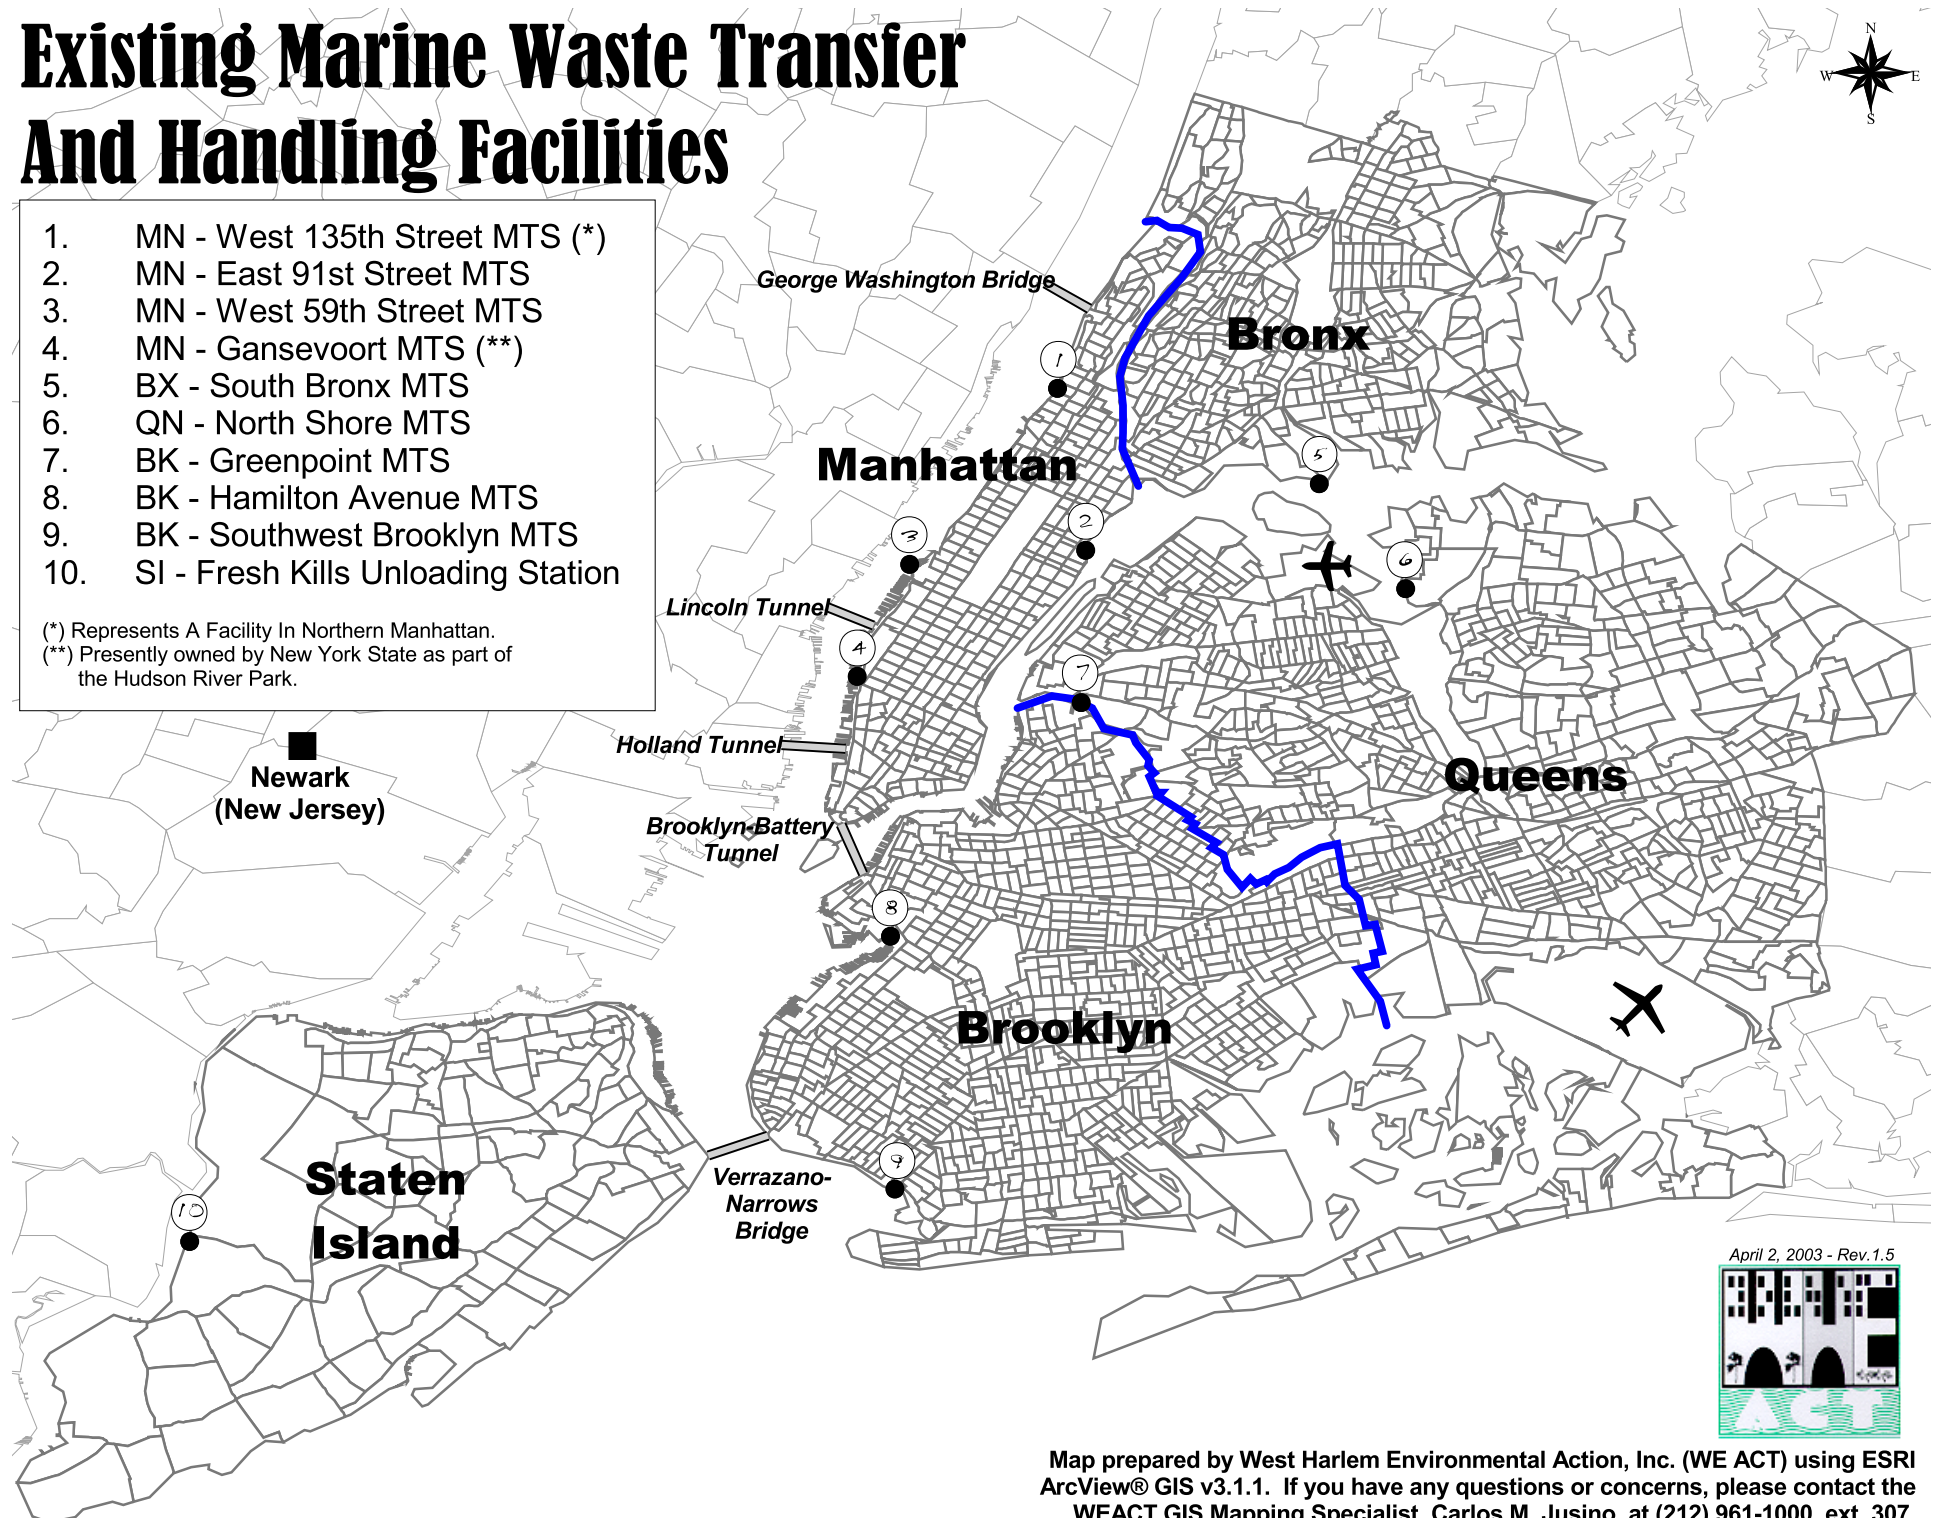

# Existing Marine Waste Transfer And Handling Facilities

1. MN - West 135th Street MTS (\*)
  2. MN - East 91st Street MTS
  3. MN - West 59th Street MTS
  4. MN - Gansevoort MTS (\*\*)
  5. BX - South Bronx MTS
  6. QN - North Shore MTS
  7. BK - Greenpoint MTS
  8. BK - Hamilton Avenue MTS
  9. BK - Southwest Brooklyn MTS
  10. SI - Fresh Kills Unloading Station
- (\*) Represents A Facility In Northern Manhattan.  
 (\*\*) Presently owned by New York State as part of the Hudson River Park.