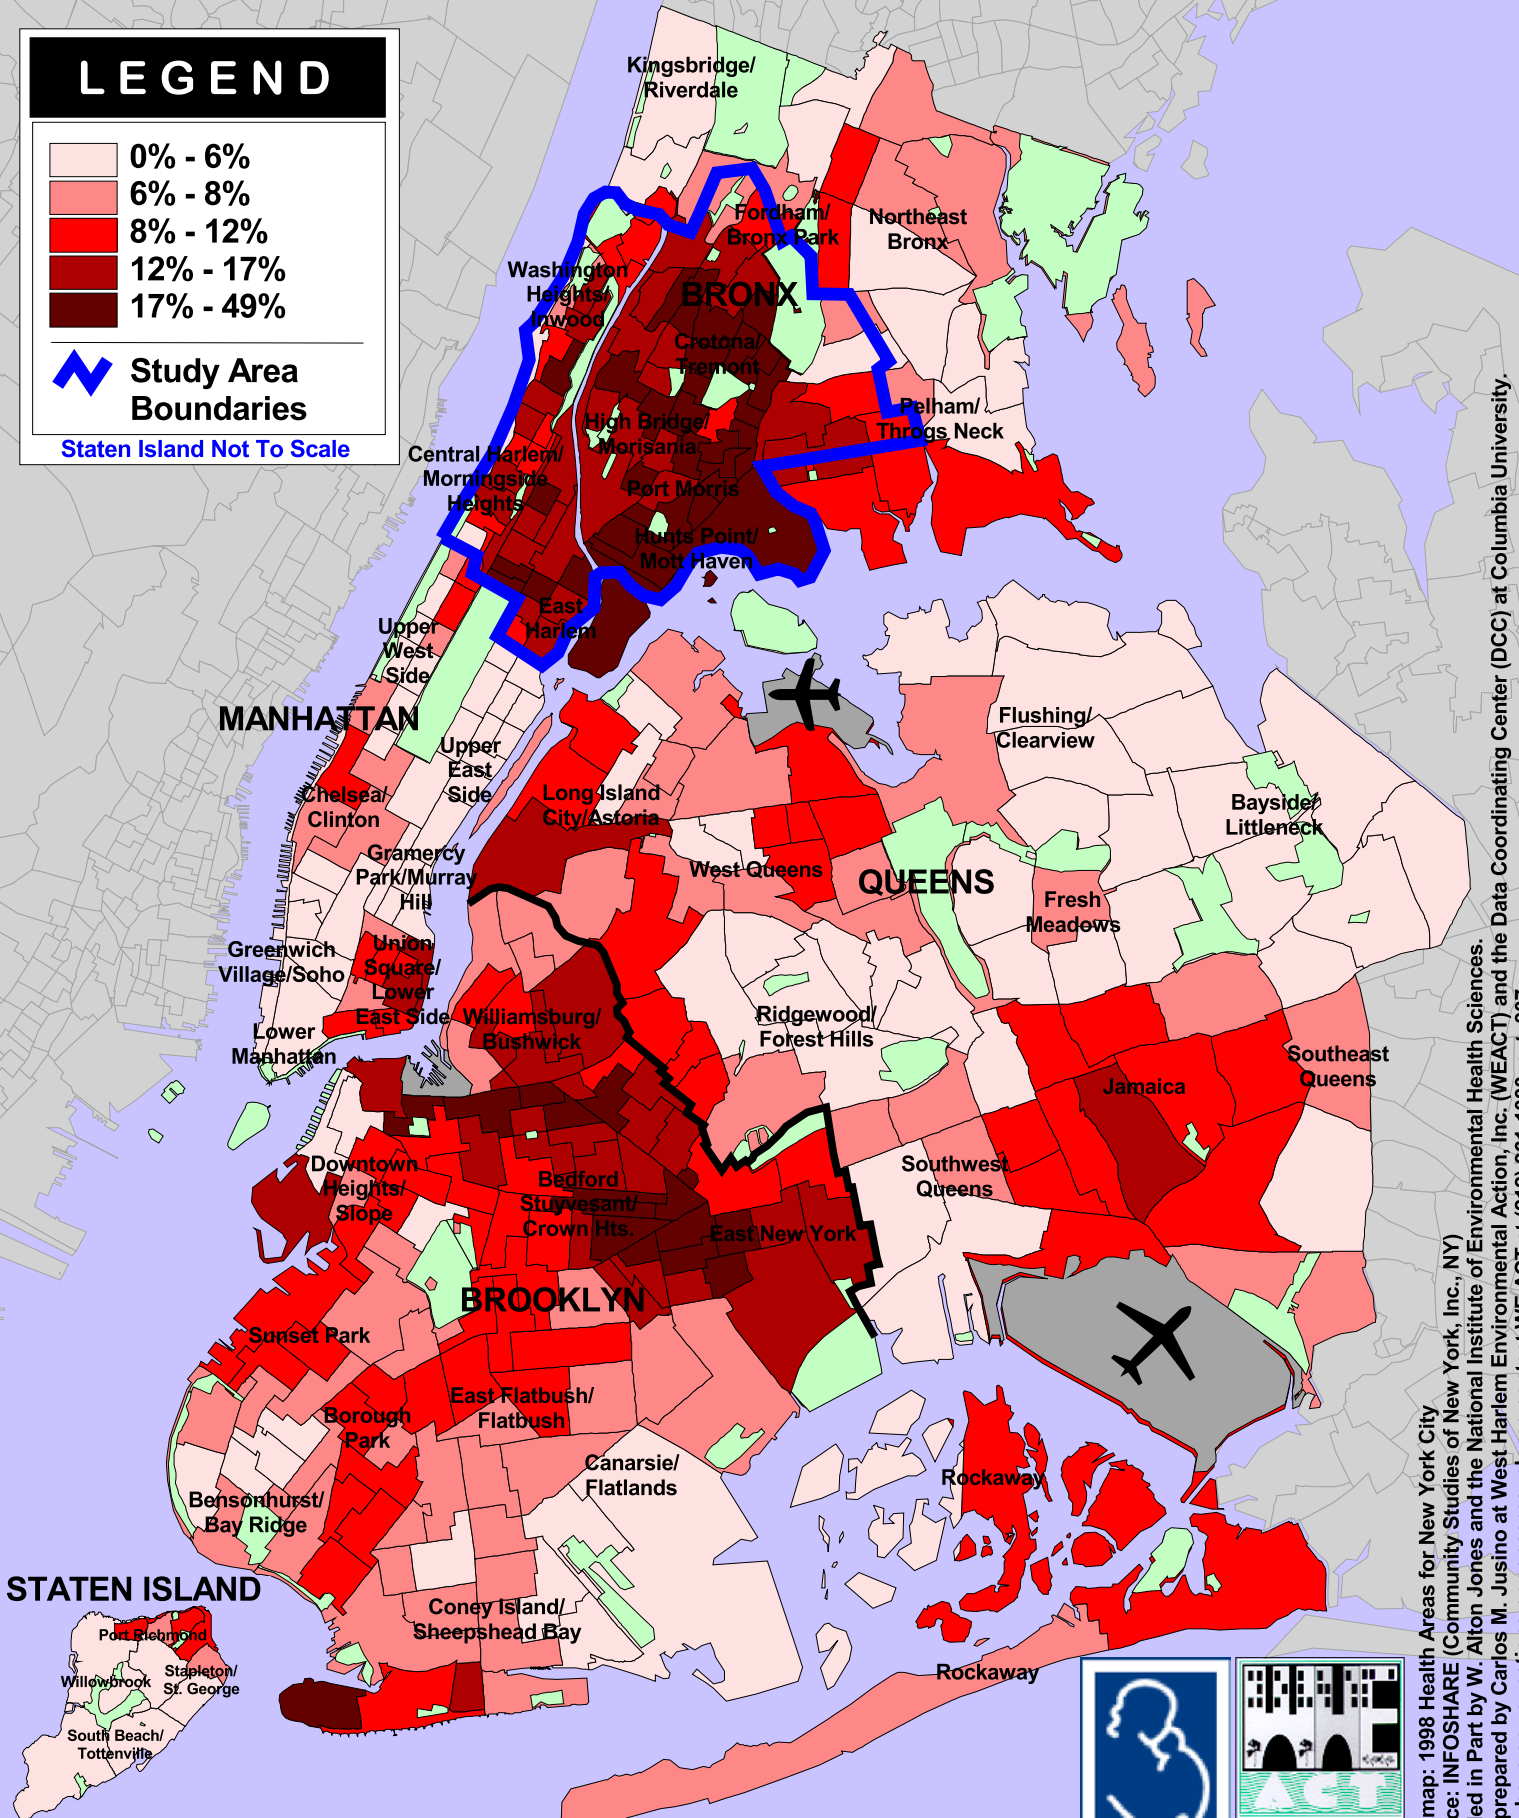

Percent of Workforce That Is Unemployed

LEGEND

Study Area Boundaries

Staten Island Not To Scale

Columbia Center for Childrens Environmental Health

Revision 6c, Series 21
September 16, 2002

Basemap: 1998 Health Areas for New York City
Source: INFOSHARE (Community Studies of New York, Inc., NY)
Funded in Part by W. Alton Jones and the National Institute of Environmental Health Sciences.
Map prepared by Carlos M. Jusino at West Harlem Environmental Action, Inc. (WEACT) and the Data Coordinating Center (DCC) at Columbia University.
If you have any questions or concerns, please contact WEACT at (212) 961-1000, ext. 307.